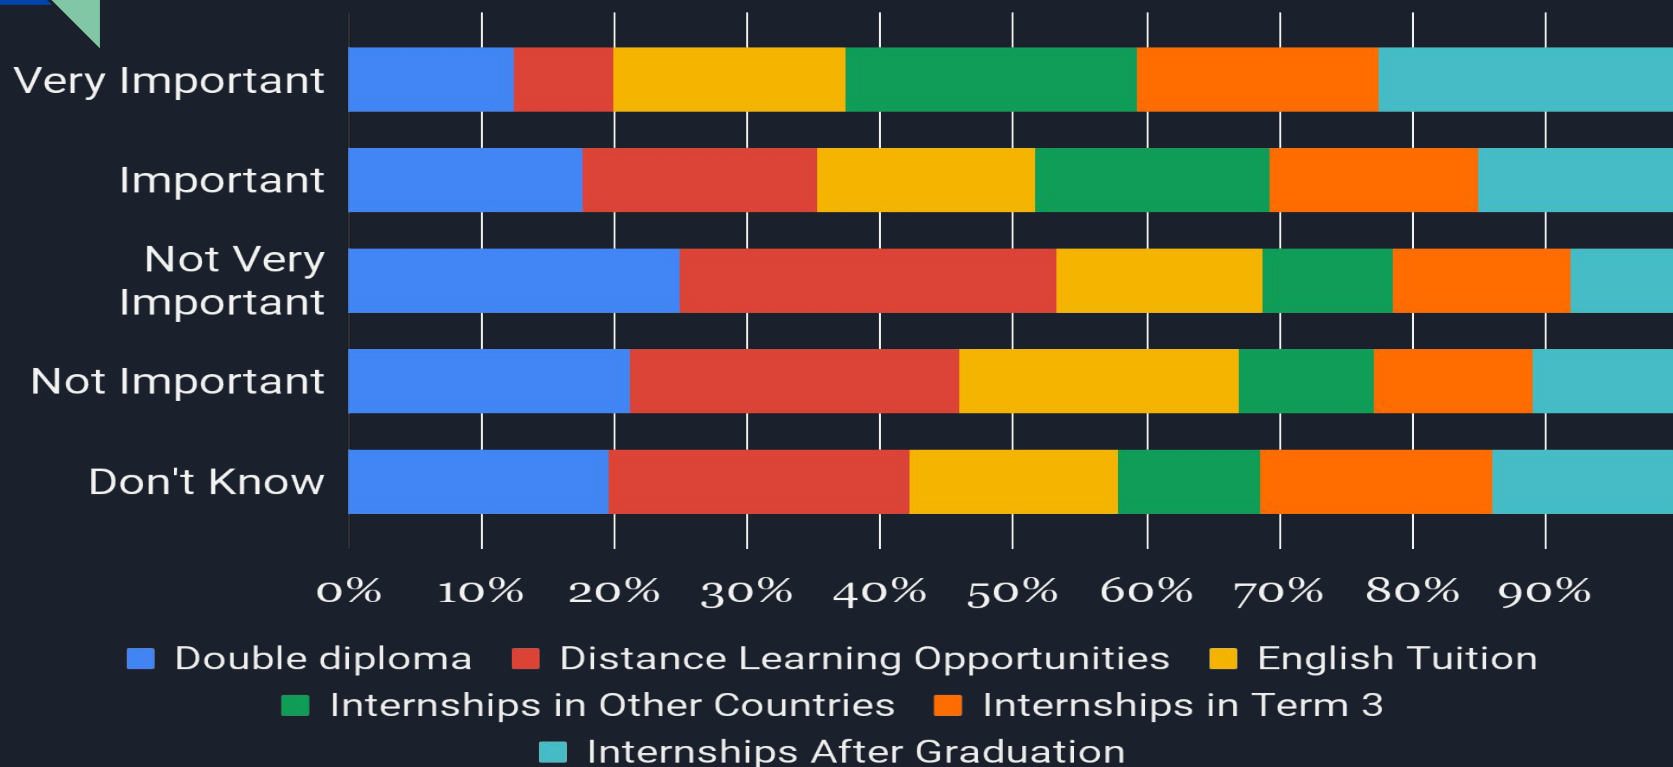

Participation in the Summer School

• Yes • Maybe • No

Participation in the Summer School before entering

Важность

Is it appealing to you to study one course every 2 weeks?

● Yes ● No

For the Masters part of the programme which would you prefer

- A work-based project
- A research thesis
- A work placement project

In order to get more work experience, would you consider working as an unpaid intern?

● Yes ● Maybe ● No

What do you plan to do 2 or 3 years after graduation?