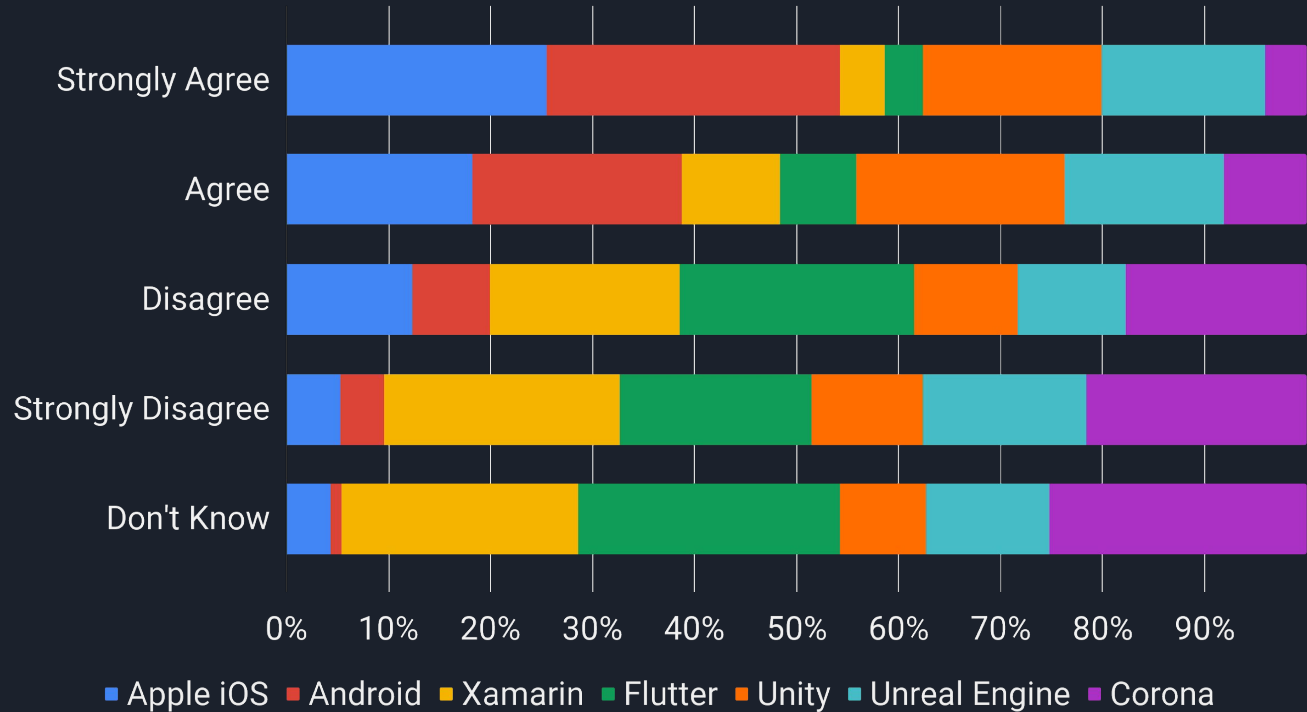

Students Surveys

Derby, July 2019

Overview

Types of applications

Platforms Rating

Education + work

• Yes • Maybe • No

Platforms Rating

Participation in the Summer School

• Yes • Maybe • No

Participation in the Summer School before entering

Важность

Is it appealing to you to study one course every 2 weeks?

● Yes ● No

For the Masters part of the programme which would you prefer