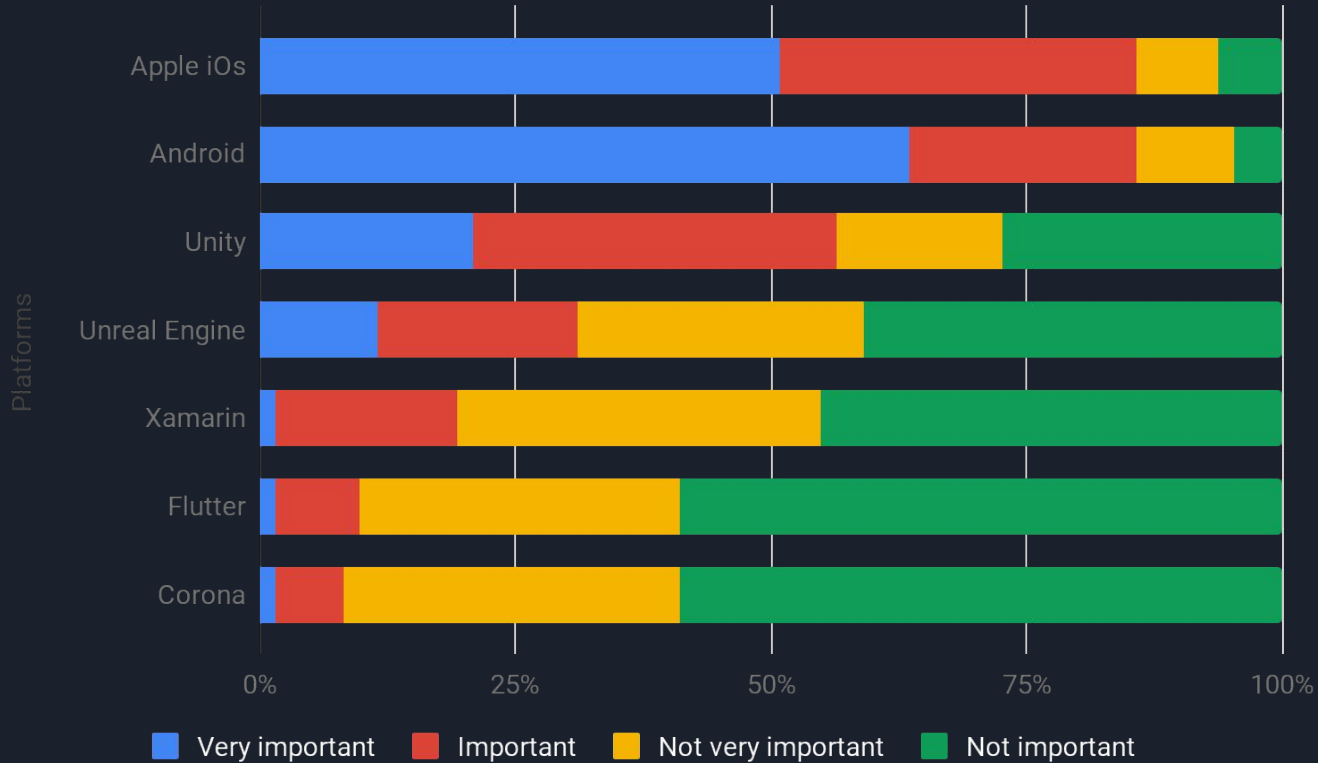

Students Surveys

Derby, July 2019

Overview

Types of applications

Platforms Rating

Education + work

• Yes • Maybe • No

Platforms Rating

Participation in the Summer School

• Yes • Maybe • No

Participation in the Summer School before entering

Важность

Is it appealing to you to study one course every 2 weeks?

● Yes ● No

For the Masters part of the programme which would you prefer