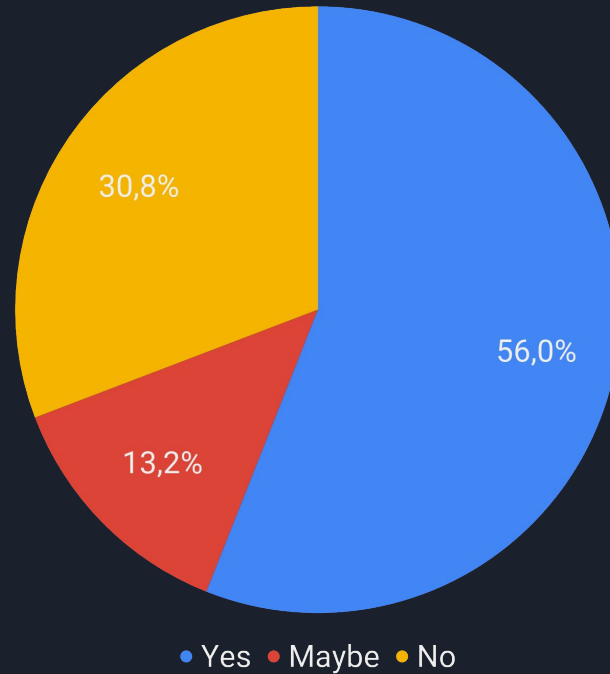

Students Surveys

Derby, July 2019

Overview

Types of applications

Platforms Rating

Education + work

• Yes • Maybe • No

Platforms Rating

Participation in the Summer School

• Yes • Maybe • No

Participation in the Summer School before entering

Важность

Is it appealing to you to study one course every 2 weeks?

● Yes ● No

For the Masters part of the programme which would you prefer