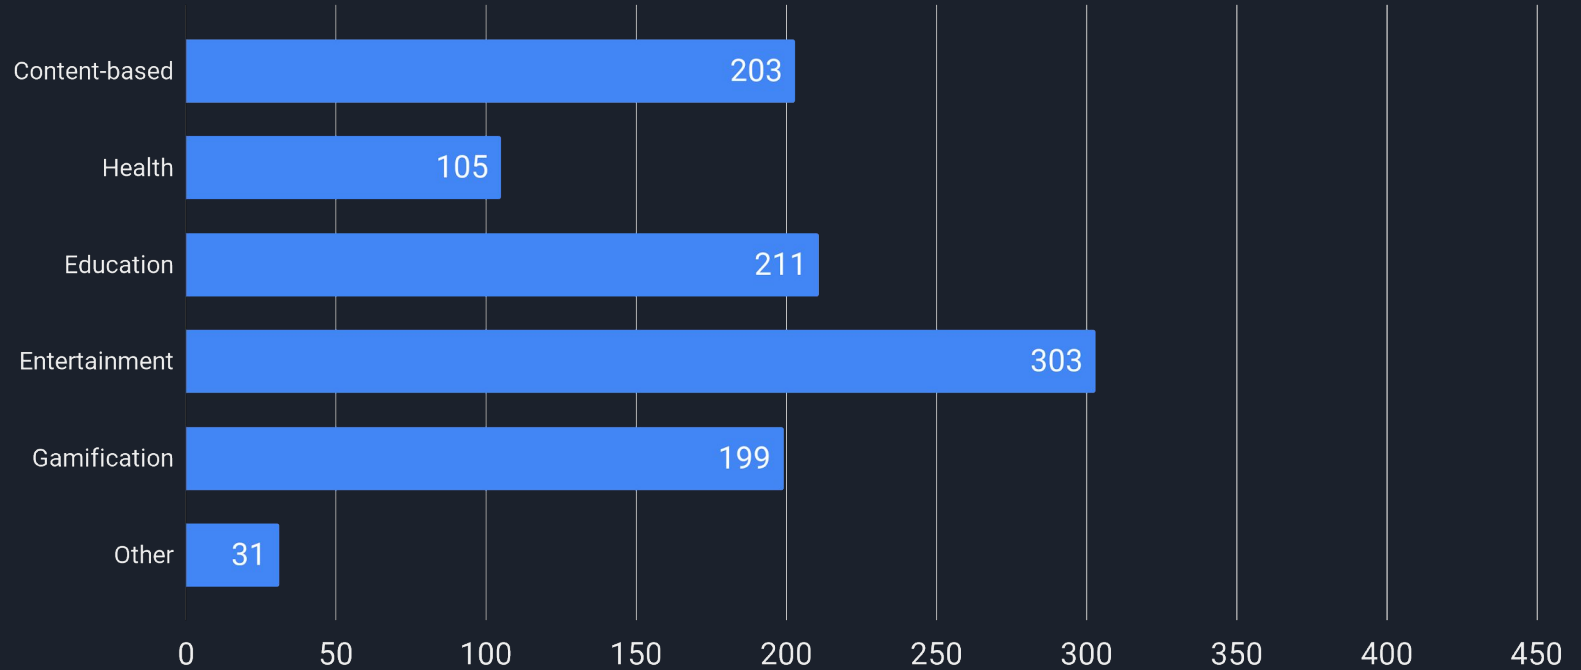

Students Surveys

Derby, July 2019

Overview

Types of applications

Platforms Rating

Education + work

• Yes • Maybe • No

Platforms Rating

Participation in the Summer School

• Yes • Maybe • No

Participation in the Summer School before entering

Важность

Is it appealing to you to study one course every 2 weeks?

● Yes ● No

For the Masters part of the programme which would you prefer