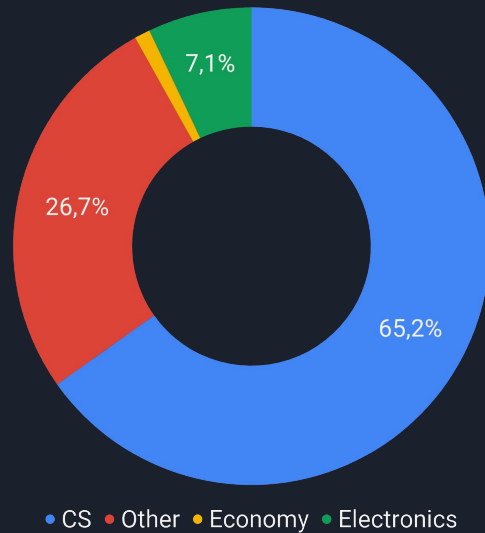

Students Surveys

Derby, July 2019

Overview

Types of applications

Platforms Rating

Education + work

• Yes • Maybe • No

Platforms Rating

Participation in the Summer School

• Yes • Maybe • No

Participation in the Summer School before entering

Важность

Is it appealing to you to study one course every 2 weeks?

● Yes ● No

For the Masters part of the programme which would you prefer