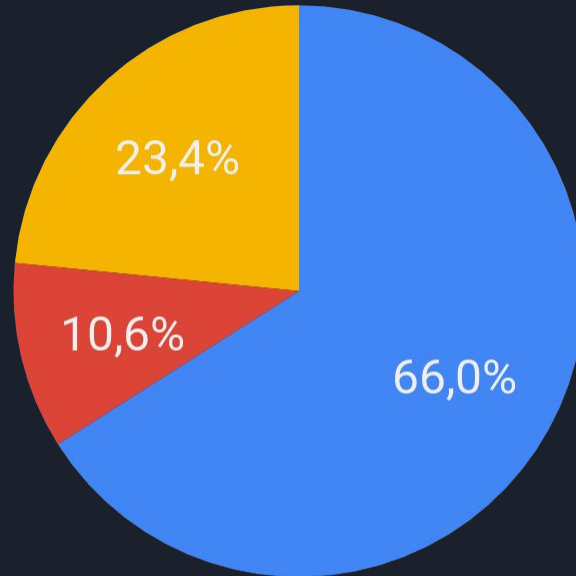

Students Surveys

Derby, July 2019

Overview

Types of applications

Platforms Rating

Education + work

• Yes • Maybe • No

Platforms Rating

Participation in the Summer School

• Yes • Maybe • No

Participation in the Summer School before entering

Важность

Is it appealing to you to study one course every 2 weeks?

● Yes ● No

For the Masters part of the programme which would you prefer