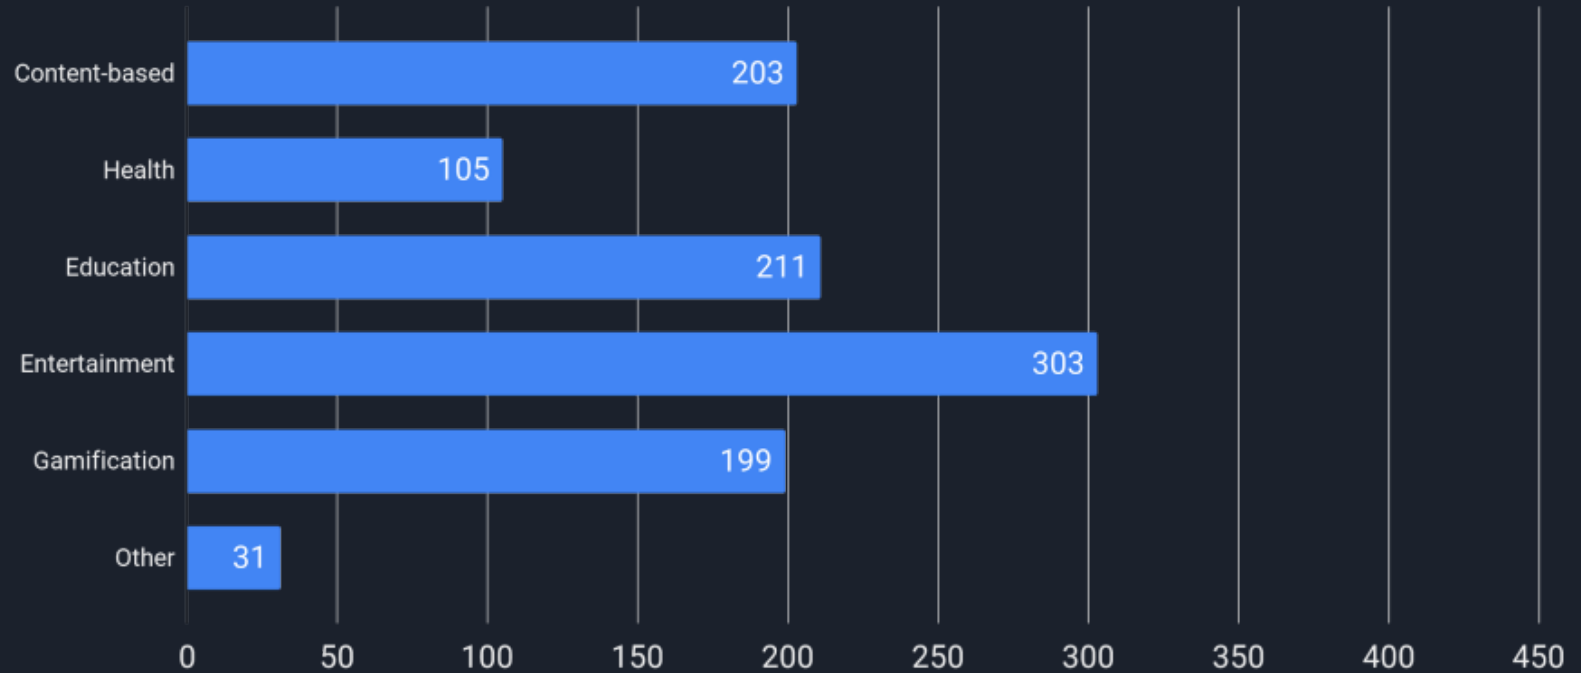

Students Surveys

Derby, July 2019

Overview

Types of applications

Platforms Rating

Education + work

• Yes • Maybe • No

Platforms Rating

Participation in the Summer School

Participation in the Summer School before entering

Важность

Is it appealing to you to study one course every 2 weeks?

● Yes ● No

For the Masters part of the programme which would you prefer