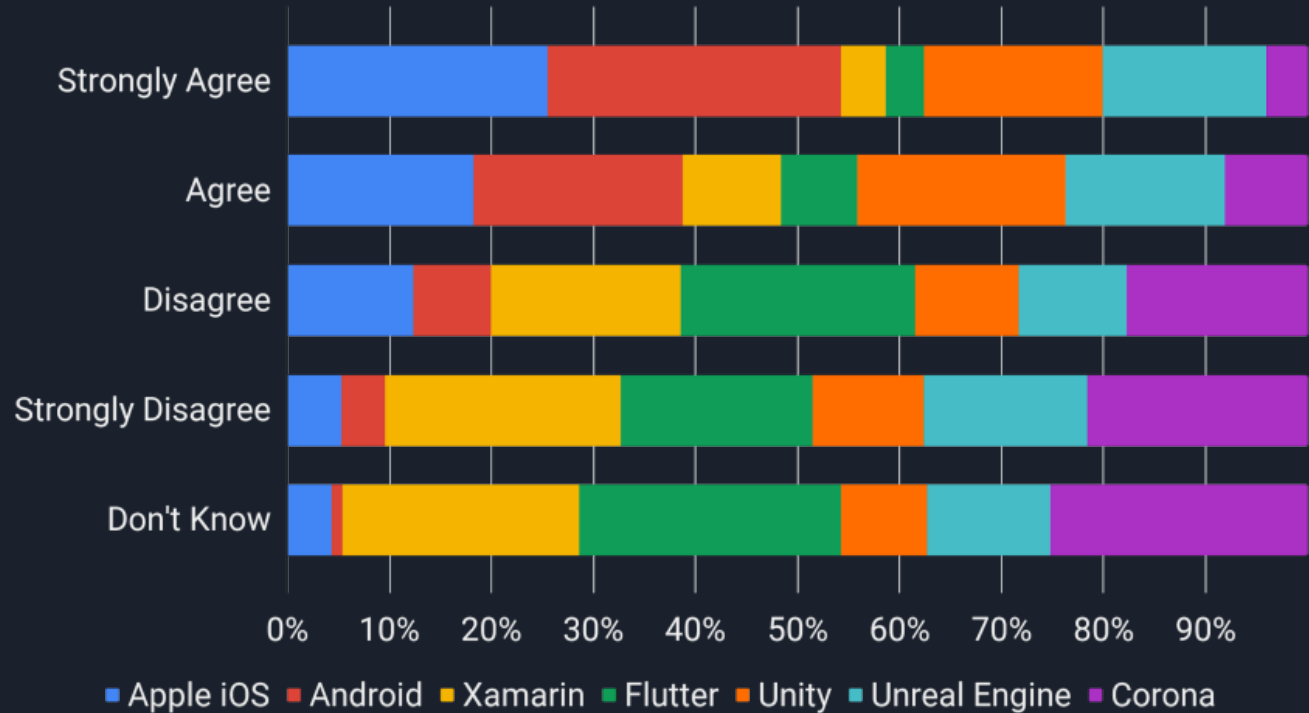

Students Surveys

Derby, July 2019

Overview

Types of applications

Platforms Rating

Education + work

• Yes • Maybe • No

Platforms Rating

Participation in the Summer School

Participation in the Summer School before entering

Важность

Is it appealing to you to study one course every 2 weeks?

● Yes ● No

For the Masters part of the programme which would you prefer