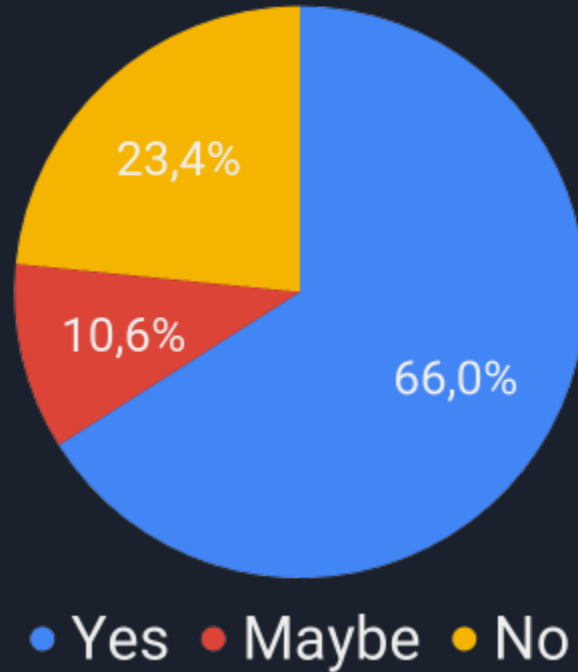

Students Surveys

Derby, July 2019

Overview

Types of applications

Platforms Rating

Education + work

• Yes • Maybe • No

Platforms Rating

Participation in the Summer School

Participation in the Summer School before entering

Важность

Is it appealing to you to study one course every 2 weeks?

● Yes ● No

For the Masters part of the programme which would you prefer