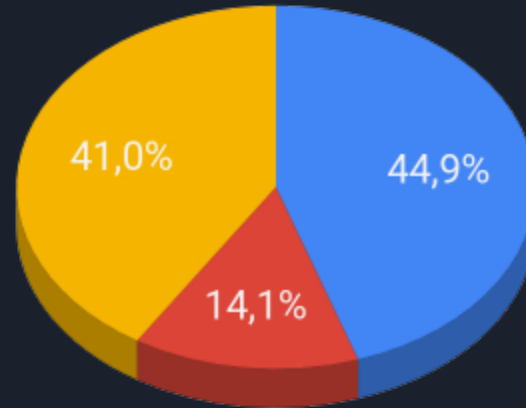

Participation in the Summer School

Participation in the Summer School before entering

Важность

Is it appealing to you to study one course every 2 weeks?

● Yes ● No

For the Masters part of the programme which would you prefer