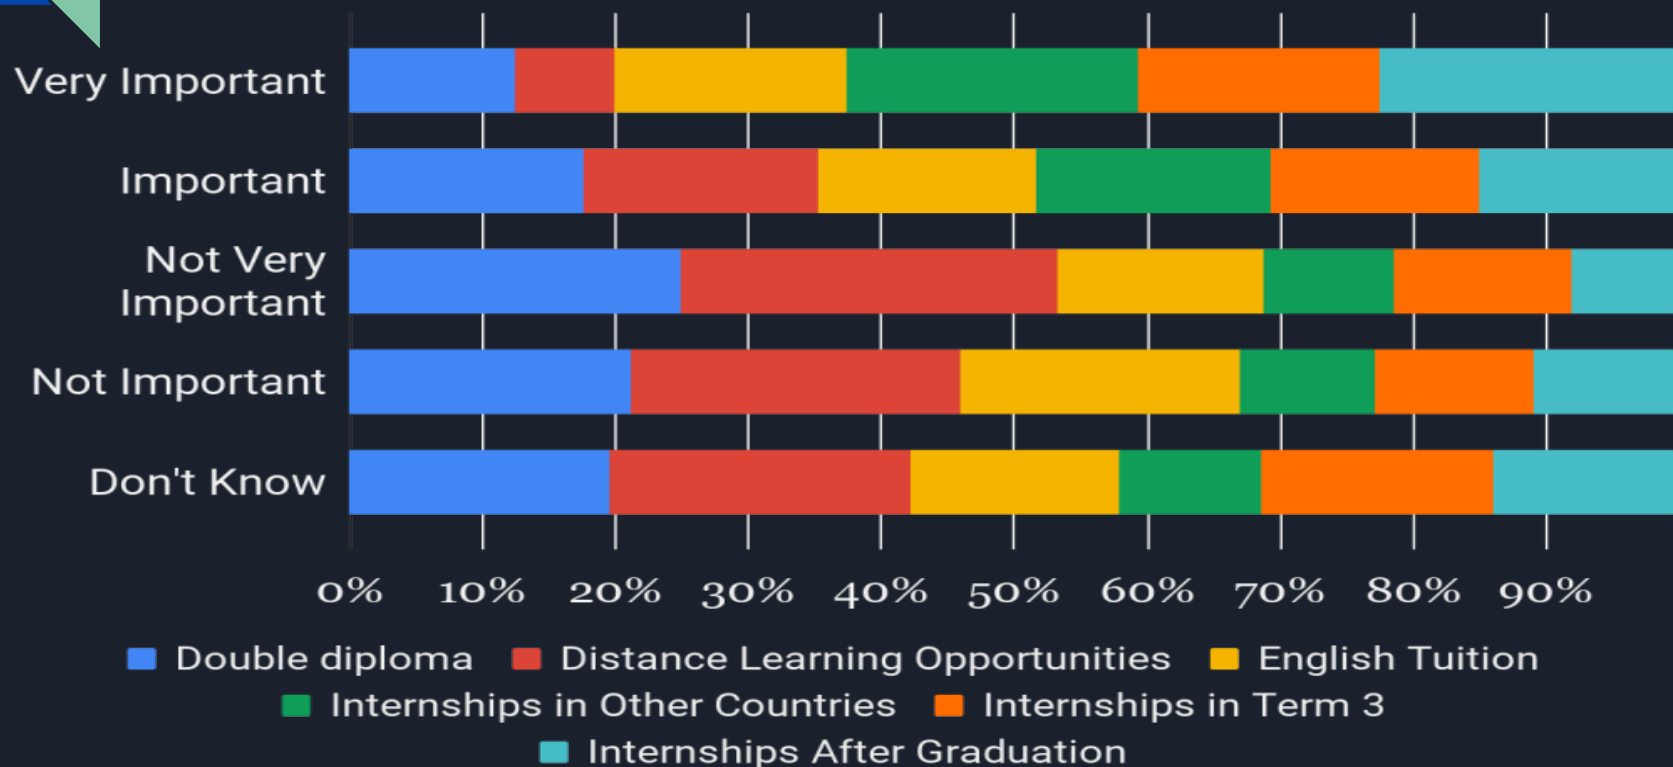

Students Surveys

Derby, July 2019

Overview

Types of applications

Platforms Rating

Education + work

• Yes • Maybe • No

Platforms Rating

Participation in the Summer School

Participation in the Summer School before entering

Важность

Is it appealing to you to study one course every 2 weeks?

● Yes ● No

For the Masters part of the programme which would you prefer