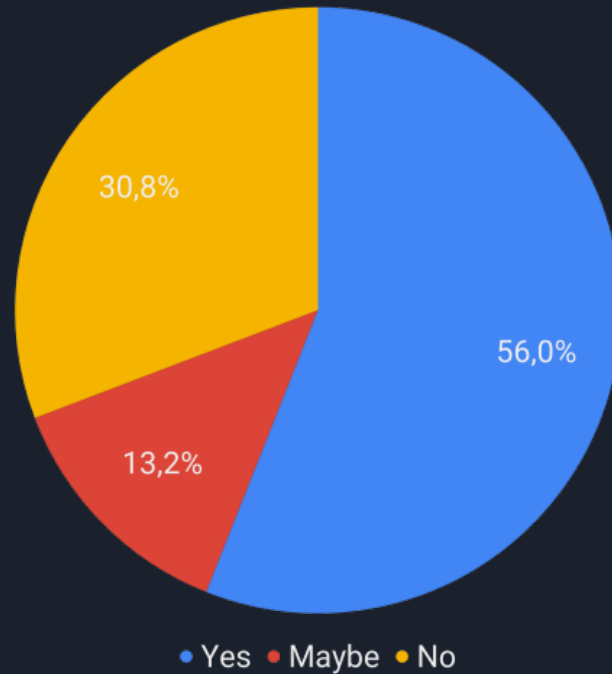

Students Surveys

Derby, July 2019

Overview

Types of applications

Platforms Rating

Education + work

• Yes • Maybe • No

Platforms Rating

Participation in the Summer School

Participation in the Summer School before entering

Важность

Is it appealing to you to study one course every 2 weeks?

● Yes ● No

For the Masters part of the programme which would you prefer