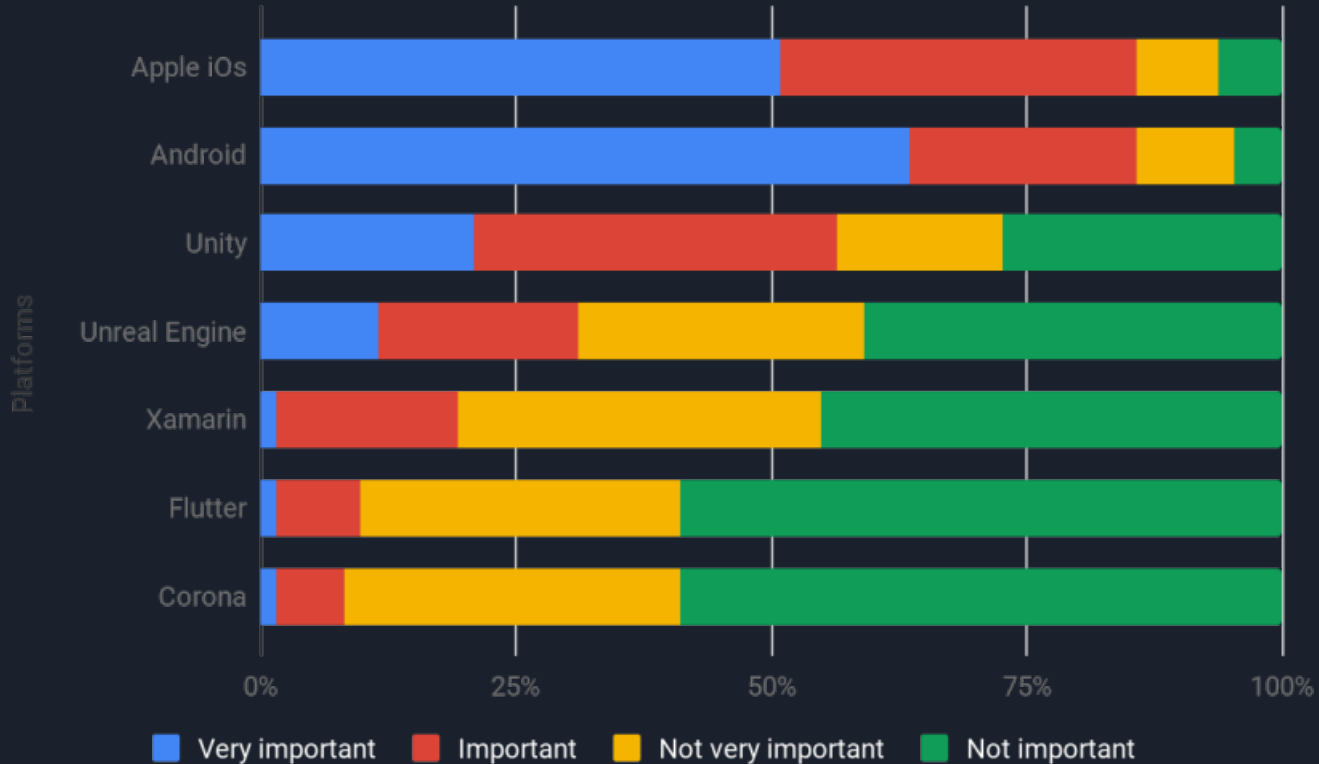

Students Surveys

Derby, July 2019

Overview

Types of applications

Platforms Rating

Education + work

• Yes • Maybe • No

Platforms Rating

Participation in the Summer School

Participation in the Summer School before entering

Важность

Is it appealing to you to study one course every 2 weeks?

● Yes ● No

For the Masters part of the programme which would you prefer